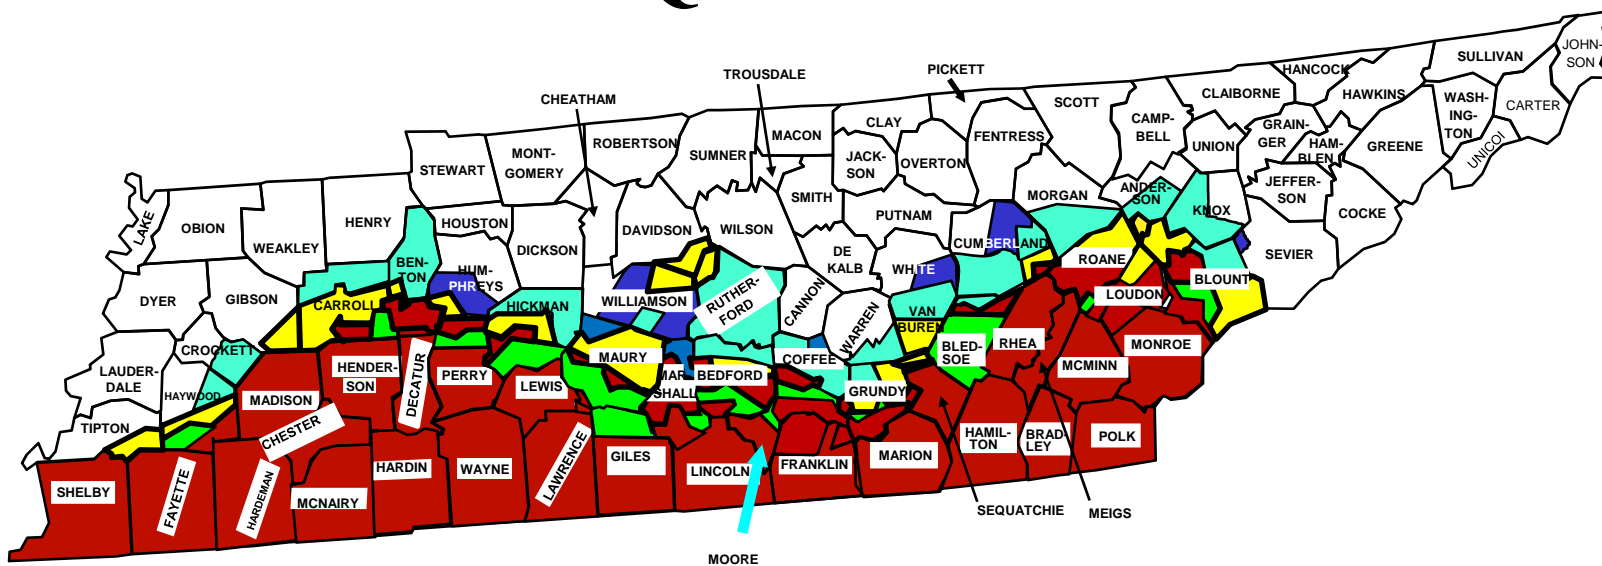

2008

TENNESSEE

IFA Quarantine

-  = Imported Fire Ant Regulated Areas 2008
-  = Imported Fire Ant Regulated Areas 2007
-  = Imported Fire Ant Regulated Areas 2006
-  = Imported Fire Ant Regulated Areas 2005
-  = Imported Fire Ant Regulated Areas 1989 - 2004