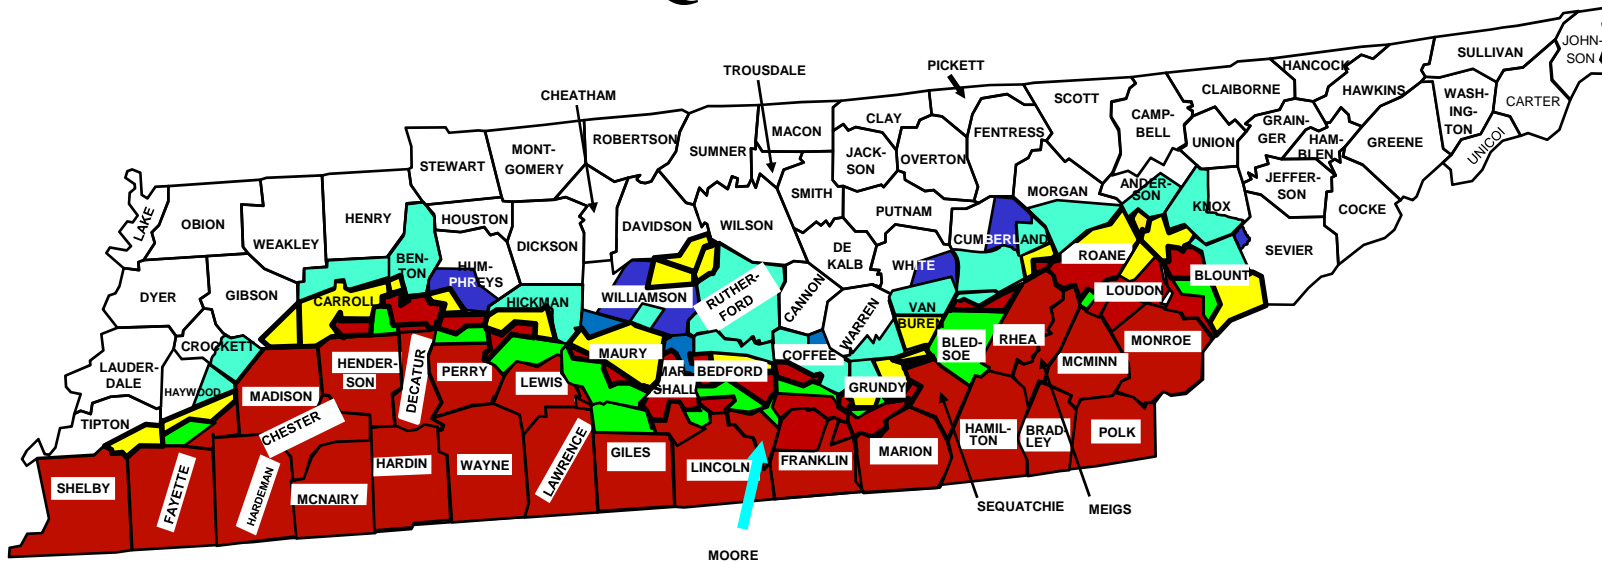

2008 TENNESSEE IFA Quarantine

- = Imported Fire Ant Regulated Areas 2008
- = Imported Fire Ant Regulated Areas 2007
- = Imported Fire Ant Regulated Areas 2006
- = Imported Fire Ant Regulated Areas 2005
- = Imported Fire Ant Regulated Areas 1989 - 2004