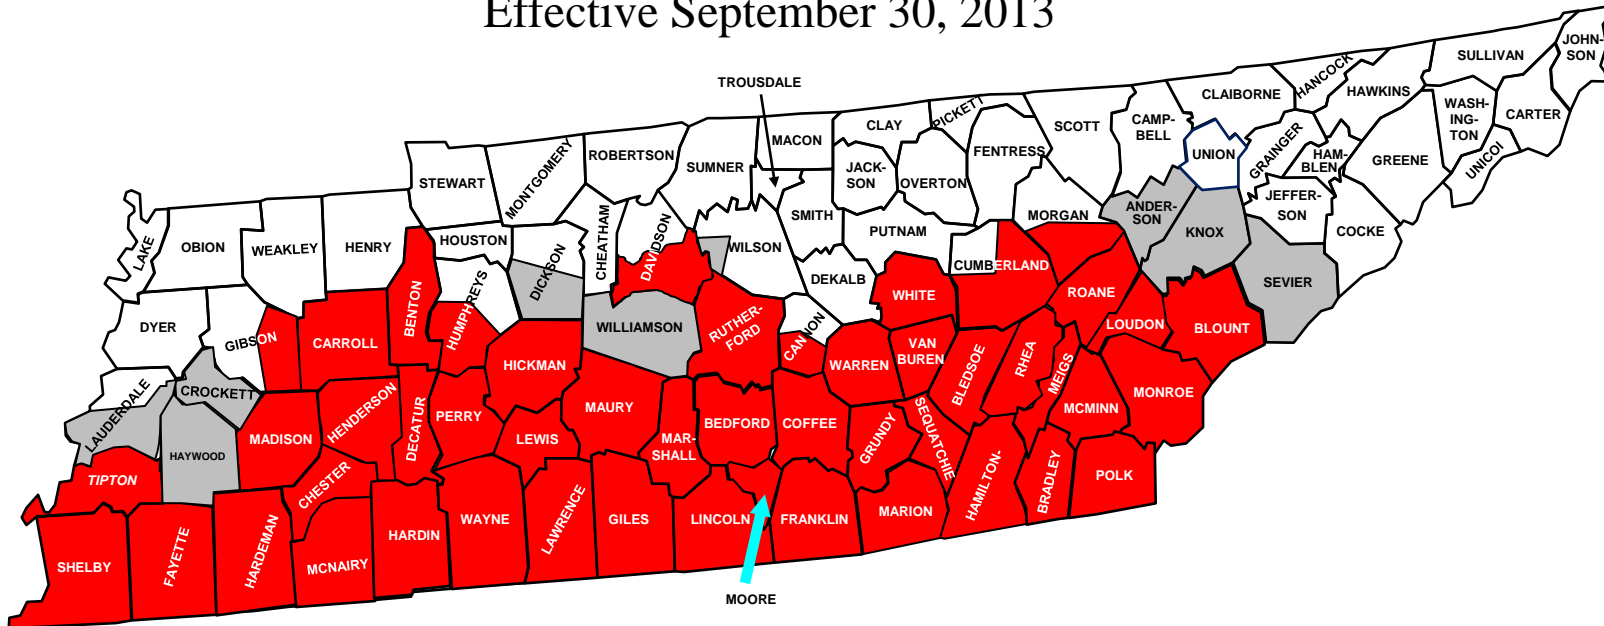

# 2013 TENNESSEE IFA Quarantine

Effective September 30, 2013

- = Counties with additional areas regulated Sept. 2013
- = Imported Fire Ant Regulated Areas